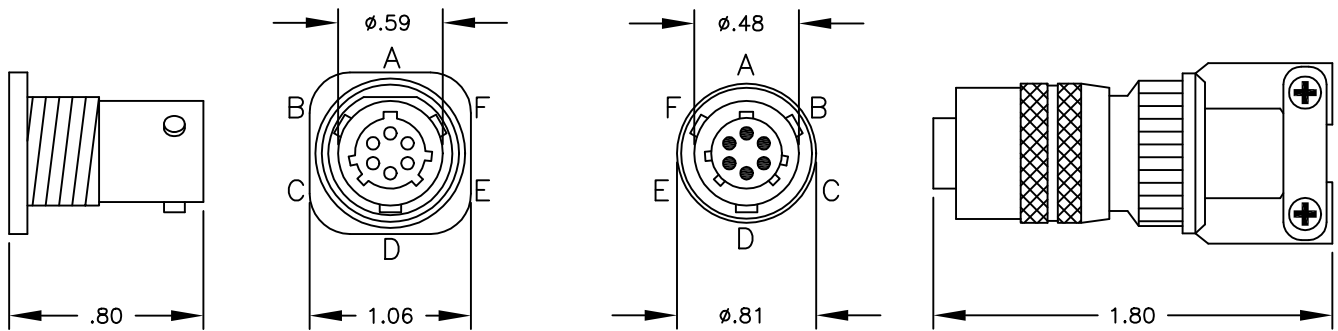

Undersea Systems International, Inc.
 dba
 Ocean Technology Systems

MS CONNECTOR, 6-CONTACT CIRCULAR

BELL-200 AND MAGNACOM[®] SURFACE UNITS

Female Bulkhead

Male Inline

Total Length of Mated Connectors