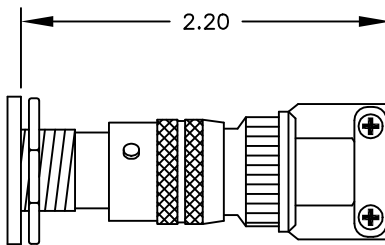

Undersea Systems International, Inc.
 dba
 Ocean Technology Systems

MS CONNECTOR, 6-CONTACT CIRCULAR

BELL-200 AND MAGNACOM[®] SURFACE UNITS

Female Bulkhead

Male Inline

Total Length of Mated Connectors